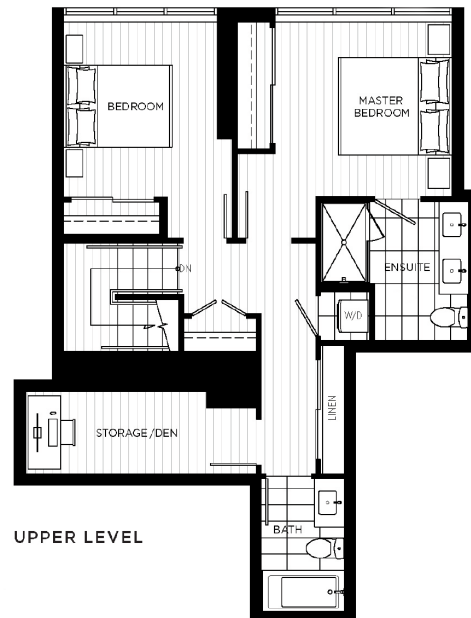

OVATION
 NEW WESTMINSTER

CITYHOME TYPE D
 3 BEDROOM + DEN, 2.5 BATH
 INT: 1,344 sq ft
 EXT: 502 sq ft

LOWER LEVEL

UPPER LEVEL

LEVEL 5 & 6